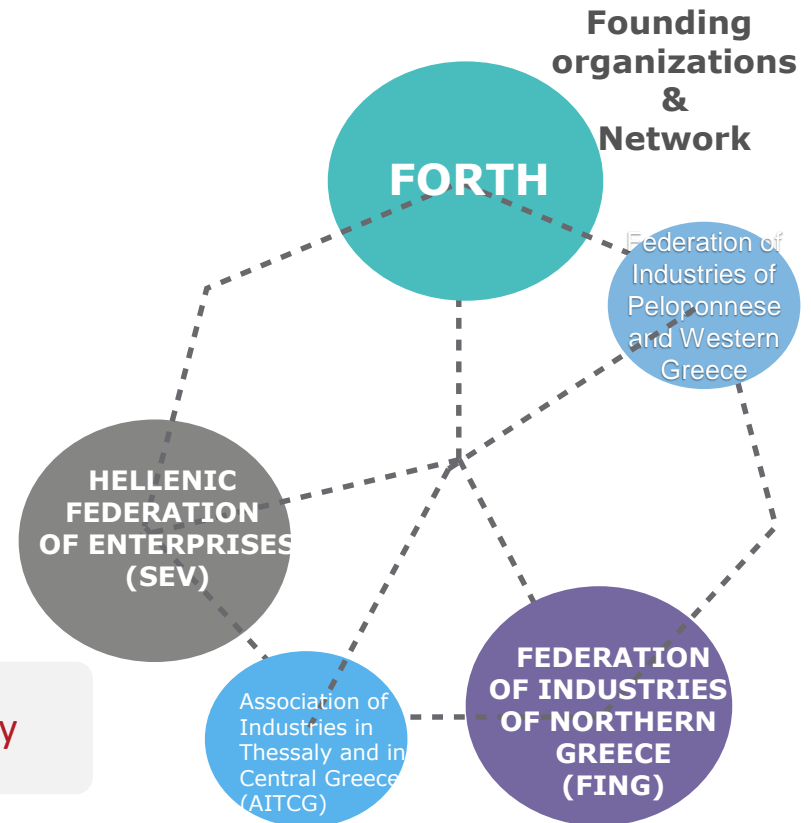

**πράξη** »  
*δίκτυο διάχυσης τεχνολογίας*

FOUNDATION FOR RESEARCH AND TECHNOLOGY – HELLAS

## **Technology transfer & Innovation support**

# PRAXI Network in a nutshell

**What:** FORTH's technology transfer unit

**When:** back in 1991

**Who:** 3 founding partners

**Why:** Bridging the gap between research & industry

**Who:** 30 staff in all science fields

**Where:** in 5 cities throughout Greece

Εθνικό Σημείο Επαφής  
για τον Ορίζοντα 2020